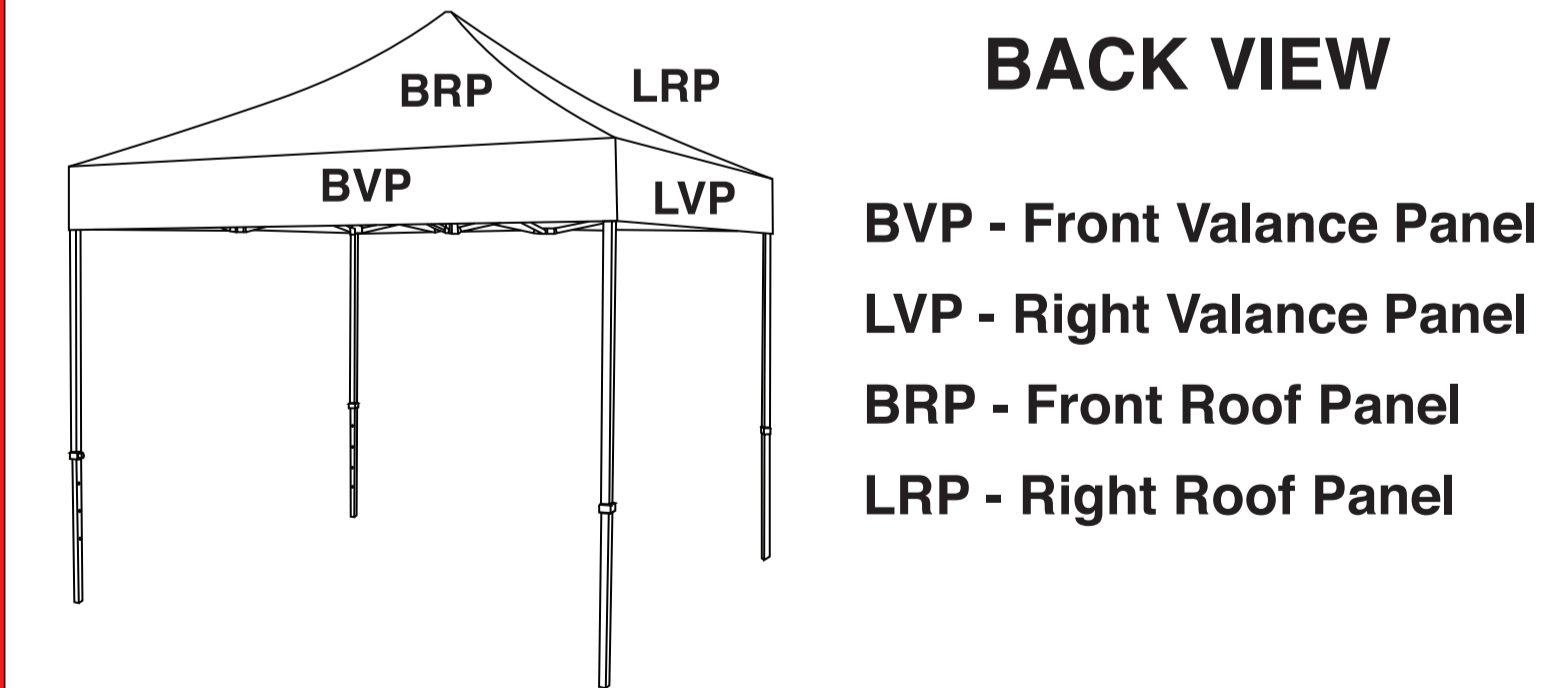

ROOF & VALANCE PANELS

NOTE: The left and right sides of a marquee are taken from the front perspective