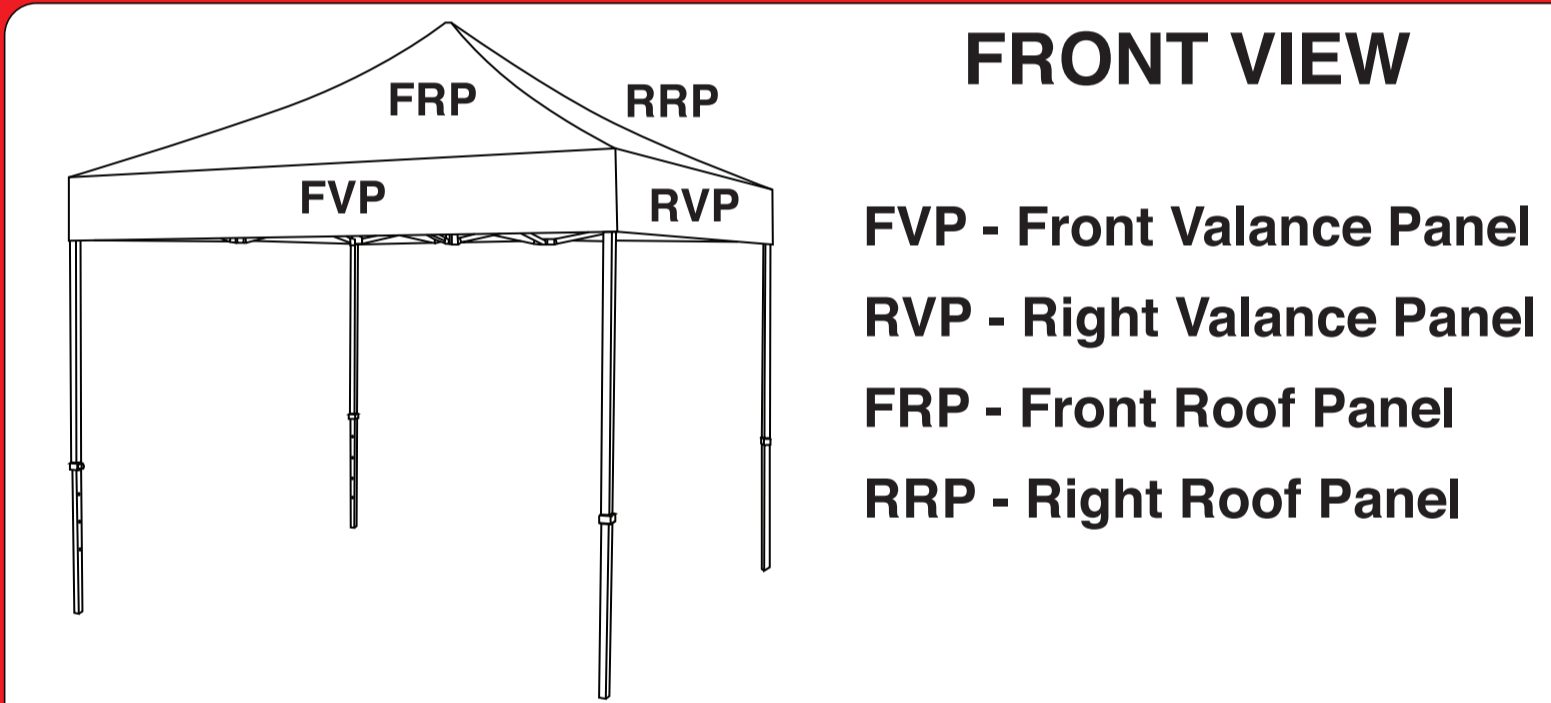

ROOF & VALANCE PANELS

NOTE: The left and right sides of a marquee are taken from the front perspective