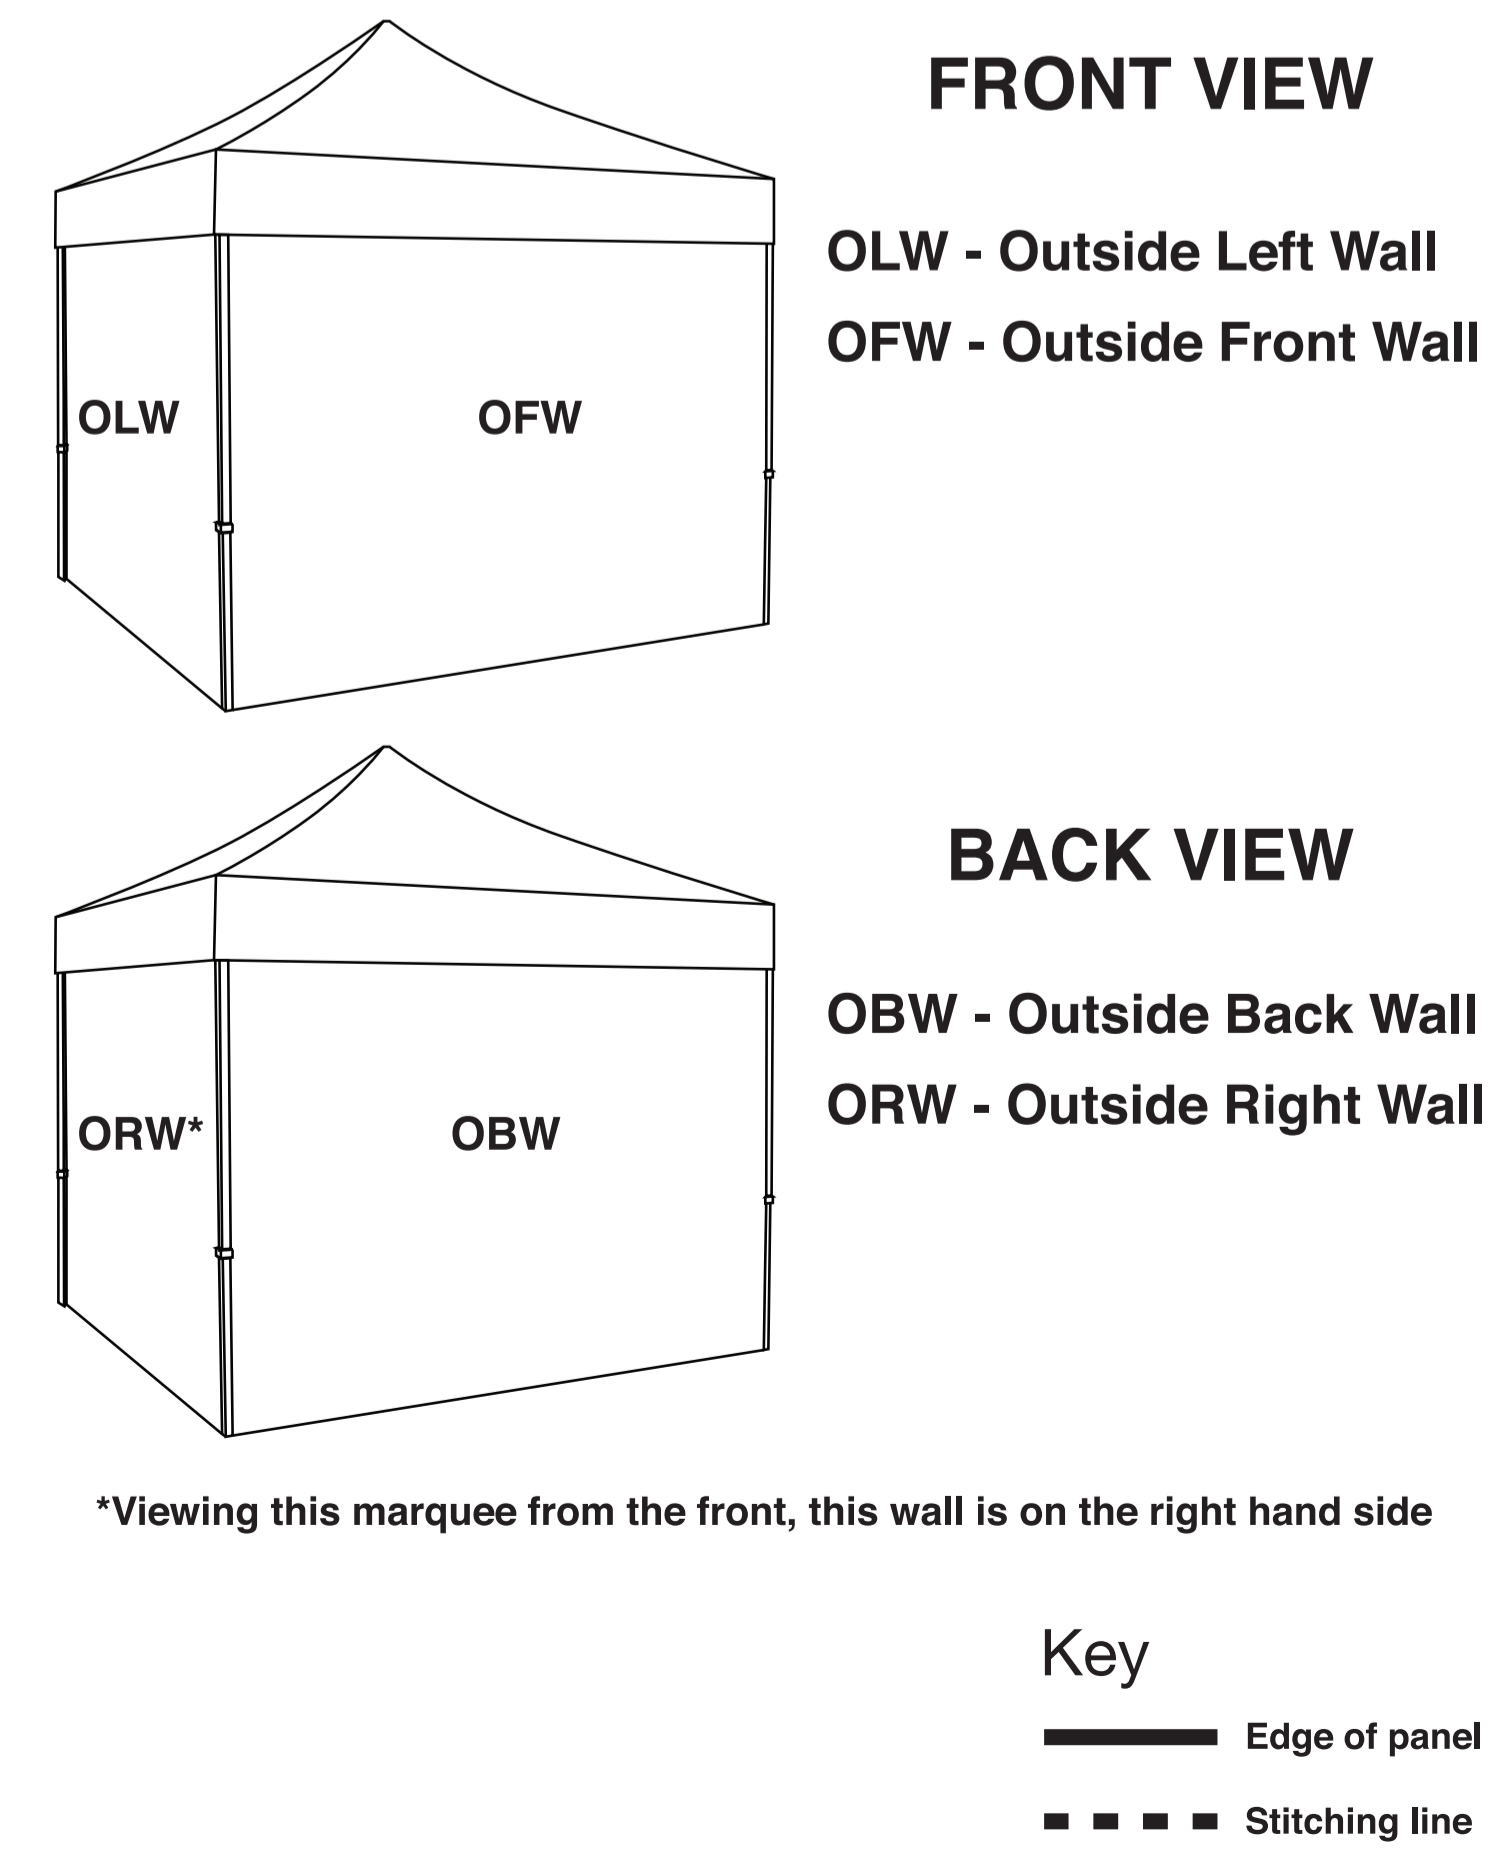

OUTSIDE FULL WALLS

LEFT WALL OUTSIDE PANEL	FRONT WALL OUTSIDE PANEL	RIGHT WALL OUTSIDE PANEL	BACK WALL OUTSIDE PANEL
OLW - Outside Left Wall	OFW - Outside Front Wall	ORW - Outside Right Wall	OBW - Outside Back Wall