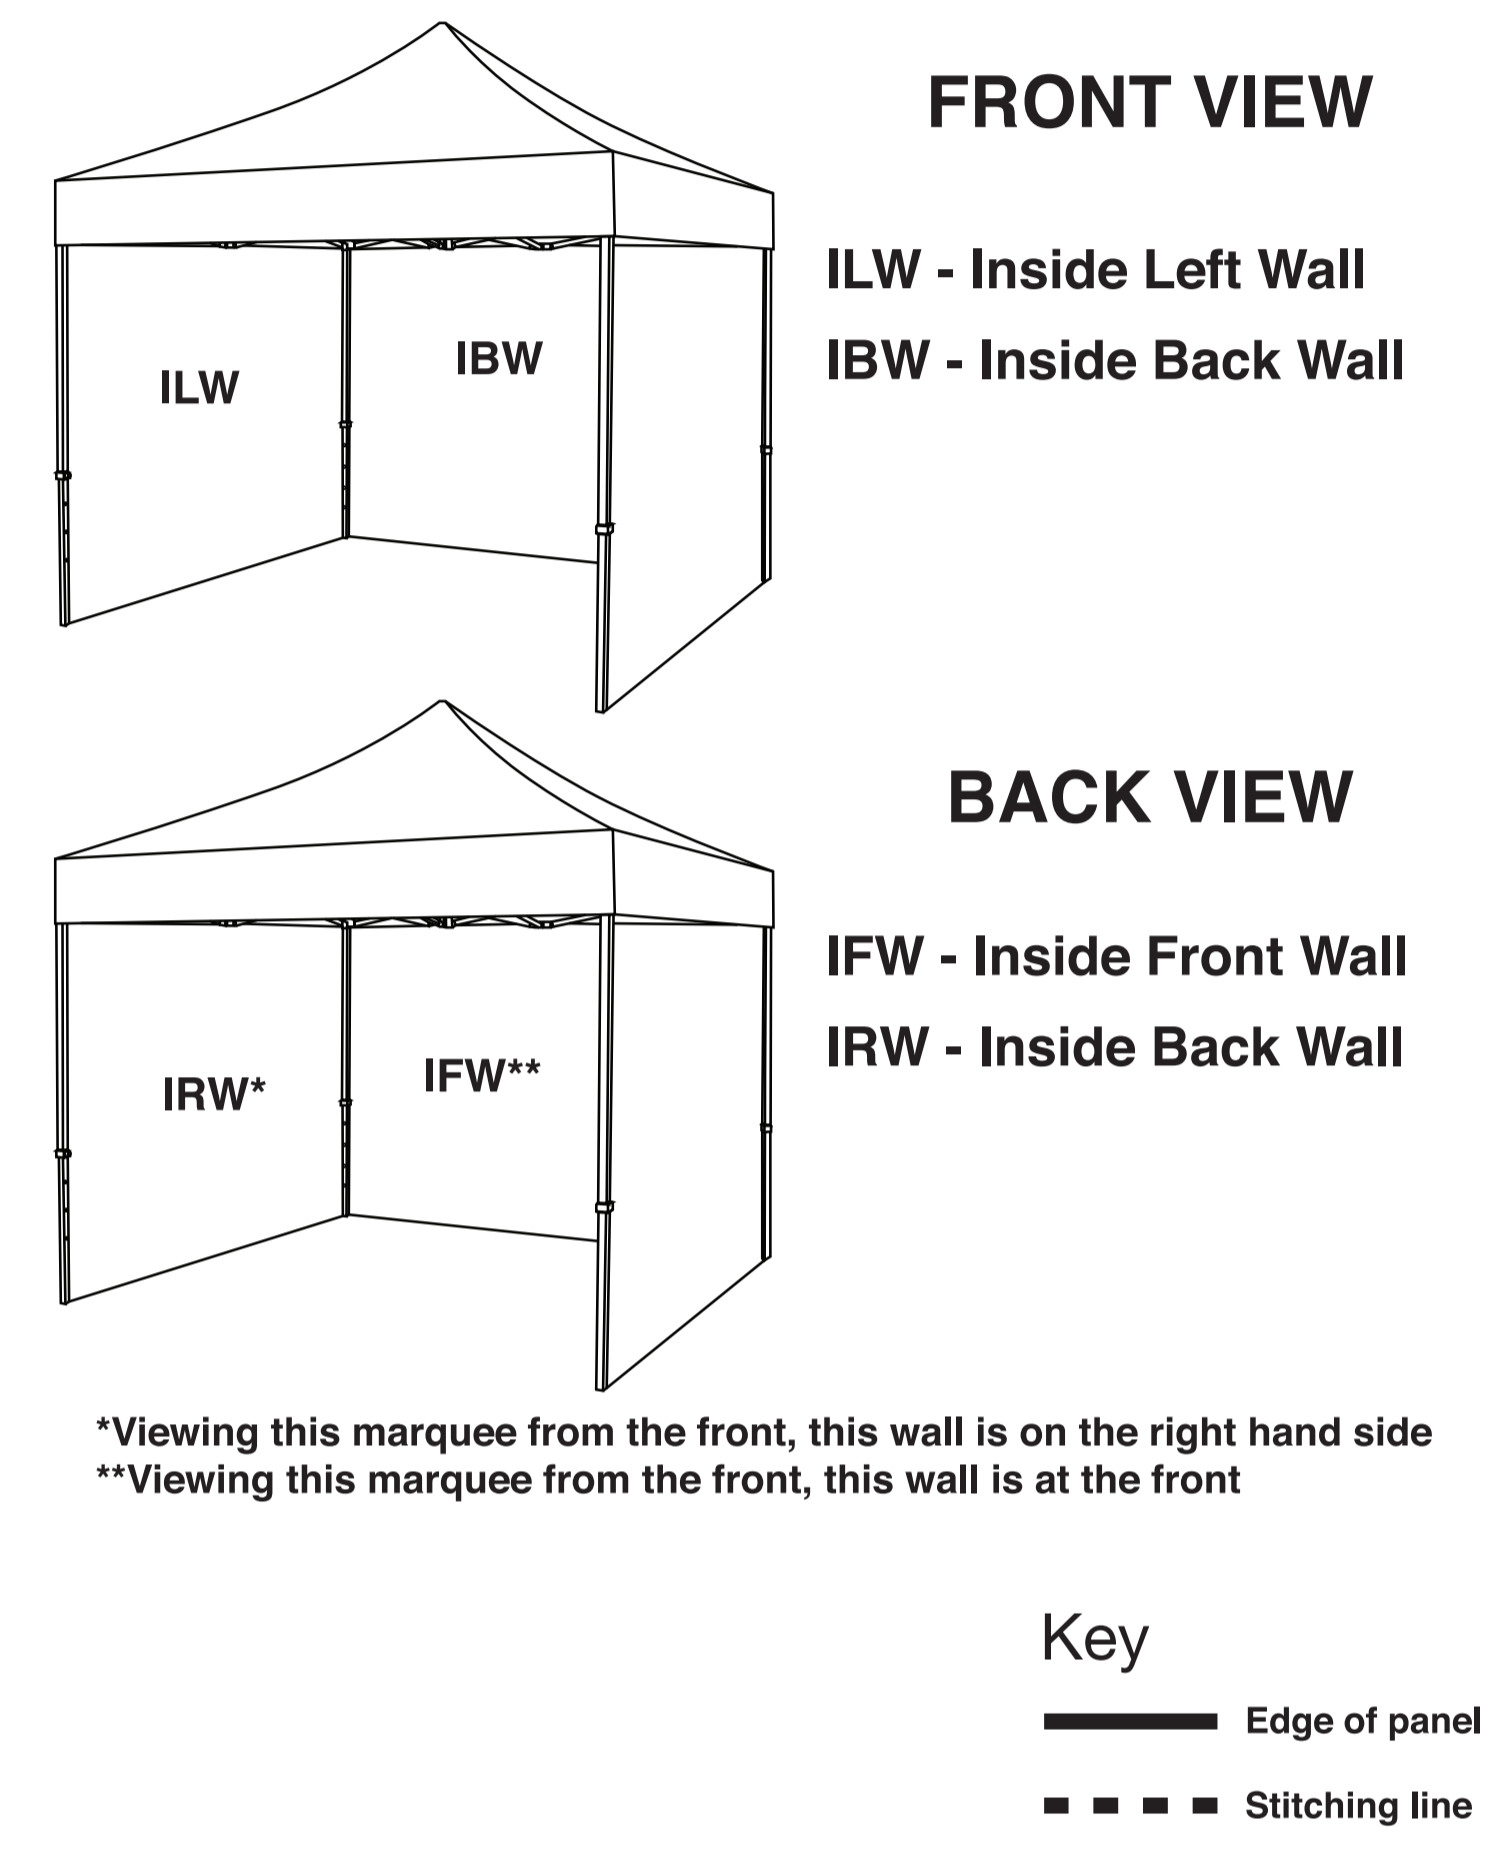

© extreme marquees 2009

2.4M x 2.4M Folding Marquee

Available Panel Colours

White:	C - 0,	M - 0,	Y - 0,	K - 0
Black:	C - 63,	M - 52,	Y - 51,	K - 100
Red:	C - 25,	M - 100,	Y - 78,	K - 6
Pink:	C - 10,	M - 90,	Y - 10,	K - 9
Green:	C - 74,	M - 35,	Y - 74,	K - 67
Dark Blue:	C - 90,	M - 80,	Y - 0,	K - 0
Light Blue:	C - 83,	M - 0,	Y - 12,	K - 23
Yellow:	C - 0,	M - 25,	Y - 100,	K - 0
Maroon:	C - 40,	M - 99,	Y - 89,	K - 60
Orange:	C - 0,	M - 64,	Y - 96,	K - 0

This template is designed at a 10% scale of the final product.
Rasterised artwork supplied at 300dpi to suit this template size is the minimum requirement for a high quality final print

INSIDE FULL WALLS

LEFT WALL INSIDE PANEL	FRONT WALL INSIDE PANEL	RIGHT WALL INSIDE PANEL	BACK WALL INSIDE PANEL
<p>ILW - Inside Left Wall</p>	<p>IFW - Inside Front Wall</p>	<p>IRW - Inside Right Wall</p>	<p>IBW - Inside Back Wall</p>