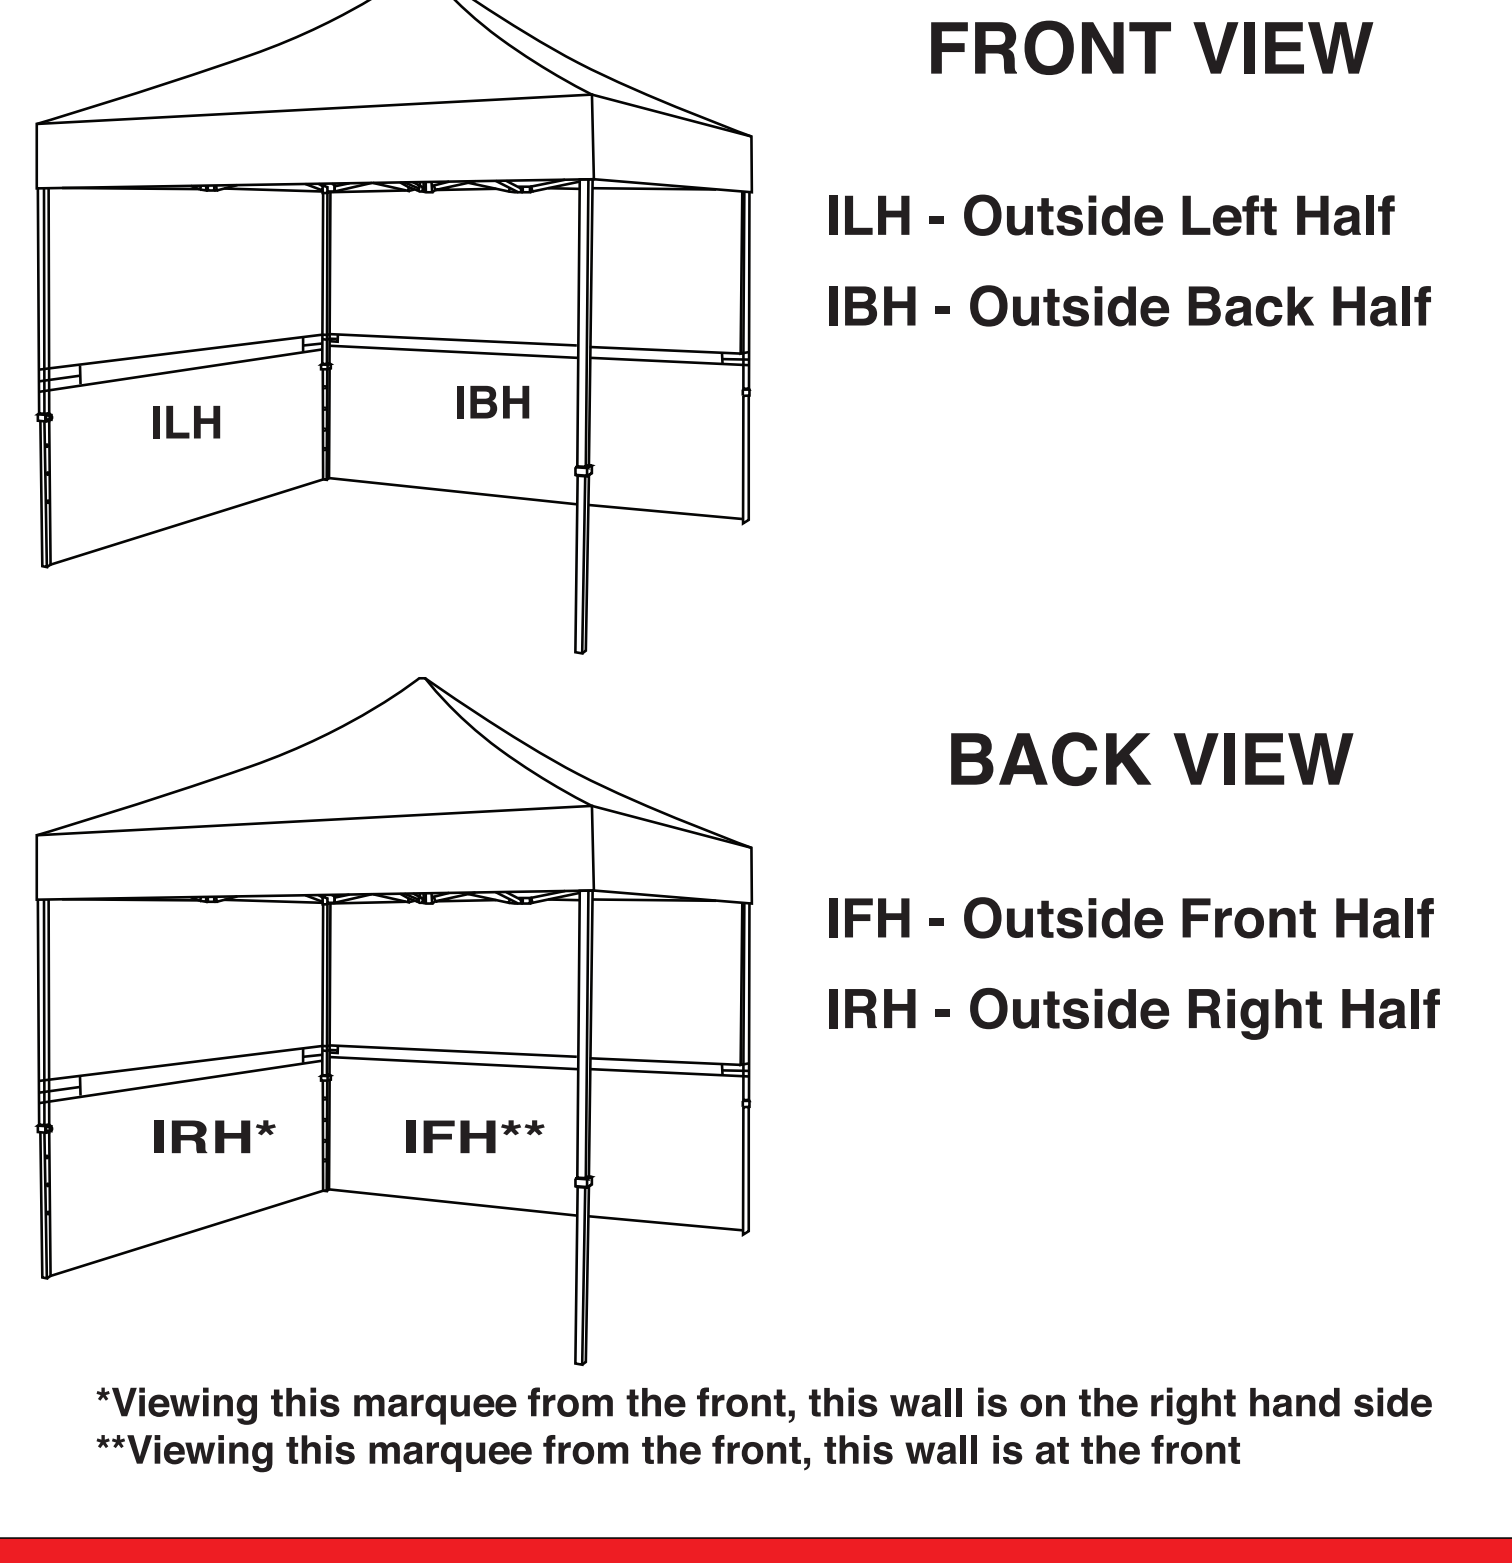

© extreme marquees 2009

2.4M x 2.4M Folding Marquee

Available Panel Colours

White:	C - 0, M - 0, Y - 0, K - 0
Black:	C - 63, M - 52, Y - 51, K - 10
Red:	C - 25, M - 100, Y - 78, K - 6
Pink:	C - 10, M - 90, Y - 10, K - 9
Green:	C - 74, M - 35, Y - 74, K - 67
Dark Blue:	C - 90, M - 80, Y - 0, K - 0
Light Blue:	C - 83, M - 0, Y - 12, K - 23
Yellow:	C - 0, M - 25, Y - 100, K - 0
Maroon:	C - 40, M - 99, Y - 89, K - 60
Orange:	C - 0, M - 64, Y - 96, K - 0

This template is designed at a 10% scale of the final product. Rasterised artwork supplied at 300dpi to suit this template size is the minimum requirement for a high quality final print

ROOF & VALANCE PANELS

INSIDE FULL WALLS

OUTSIDE FULL WALLS

INSIDE HALF WALLS

OUTSIDE HALF WALLS