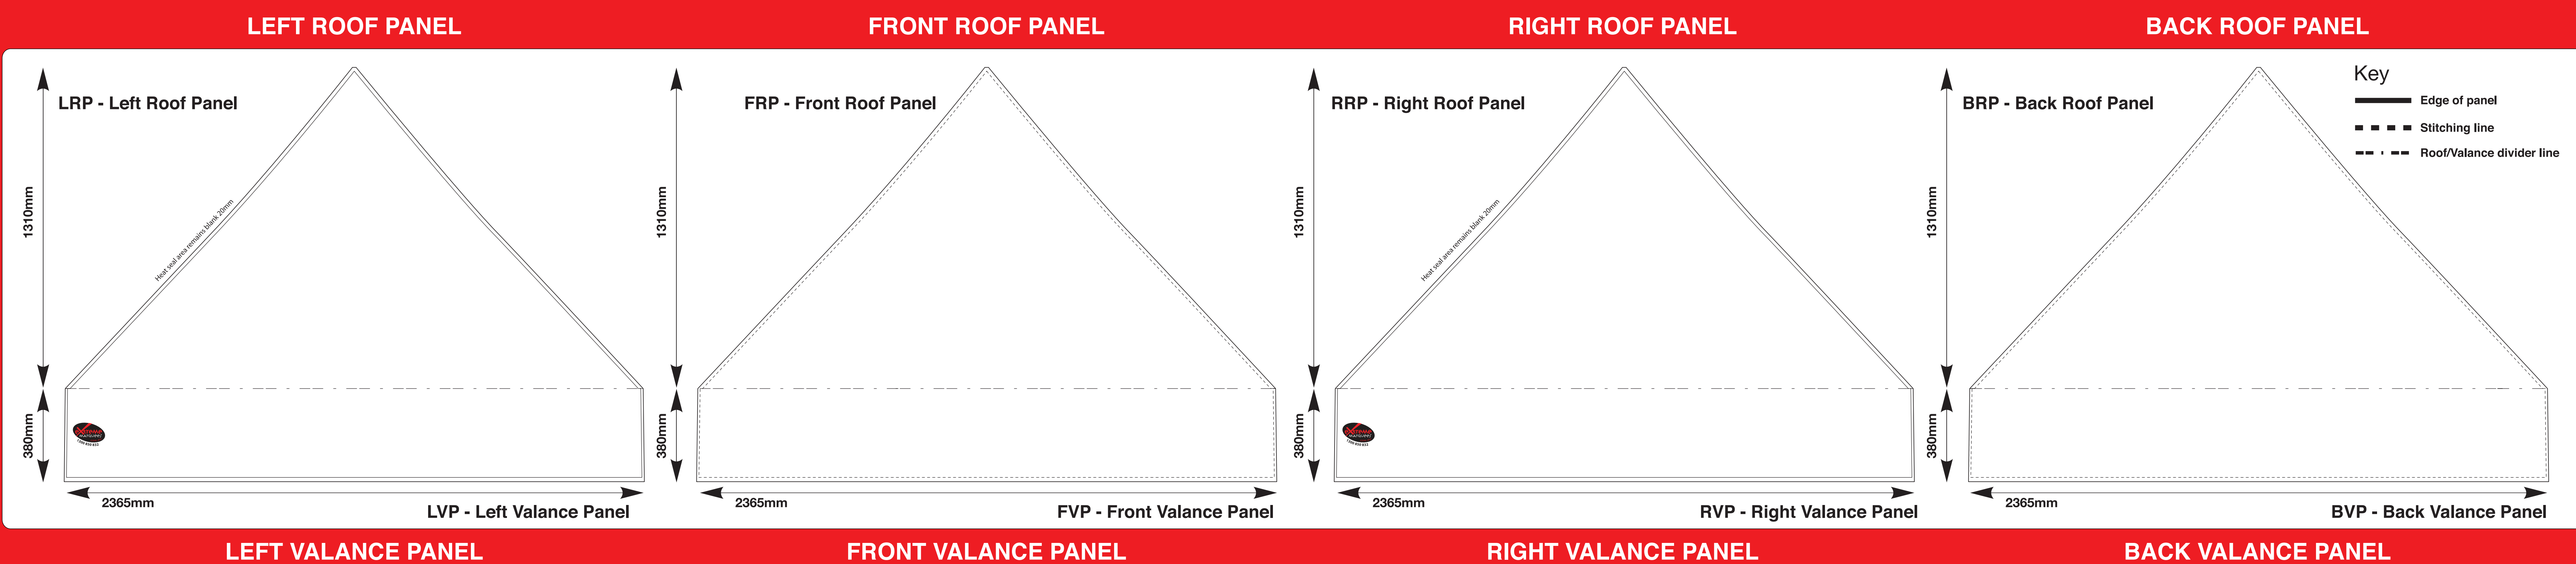

© extreme marquees 2009

2.4M x 2.4M Folding Marquee

Available Panel Colours

White:	C - 0, M - 0, Y - 0, K - 0
Black:	C - 63, M - 52, Y - 51, K - 10
Red:	C - 25, M - 100, Y - 78, K - 6
Pink:	C - 10, M - 90, Y - 10, K - 9
Green:	C - 74, M - 35, Y - 74, K - 67
Dark Blue:	C - 90, M - 80, Y - 0, K - 0
Light Blue:	C - 83, M - 0, Y - 12, K - 23
Yellow:	C - 0, M - 25, Y - 100, K - 0
Maroon:	C - 40, M - 99, Y - 89, K - 60
Orange:	C - 0, M - 64, Y - 96, K - 0

This template is designed at a 10% scale of the final product. Rasterised artwork supplied at 300dpi to suit this template size is the minimum requirement for a high quality final print

ROOF & VALANCE PANELS