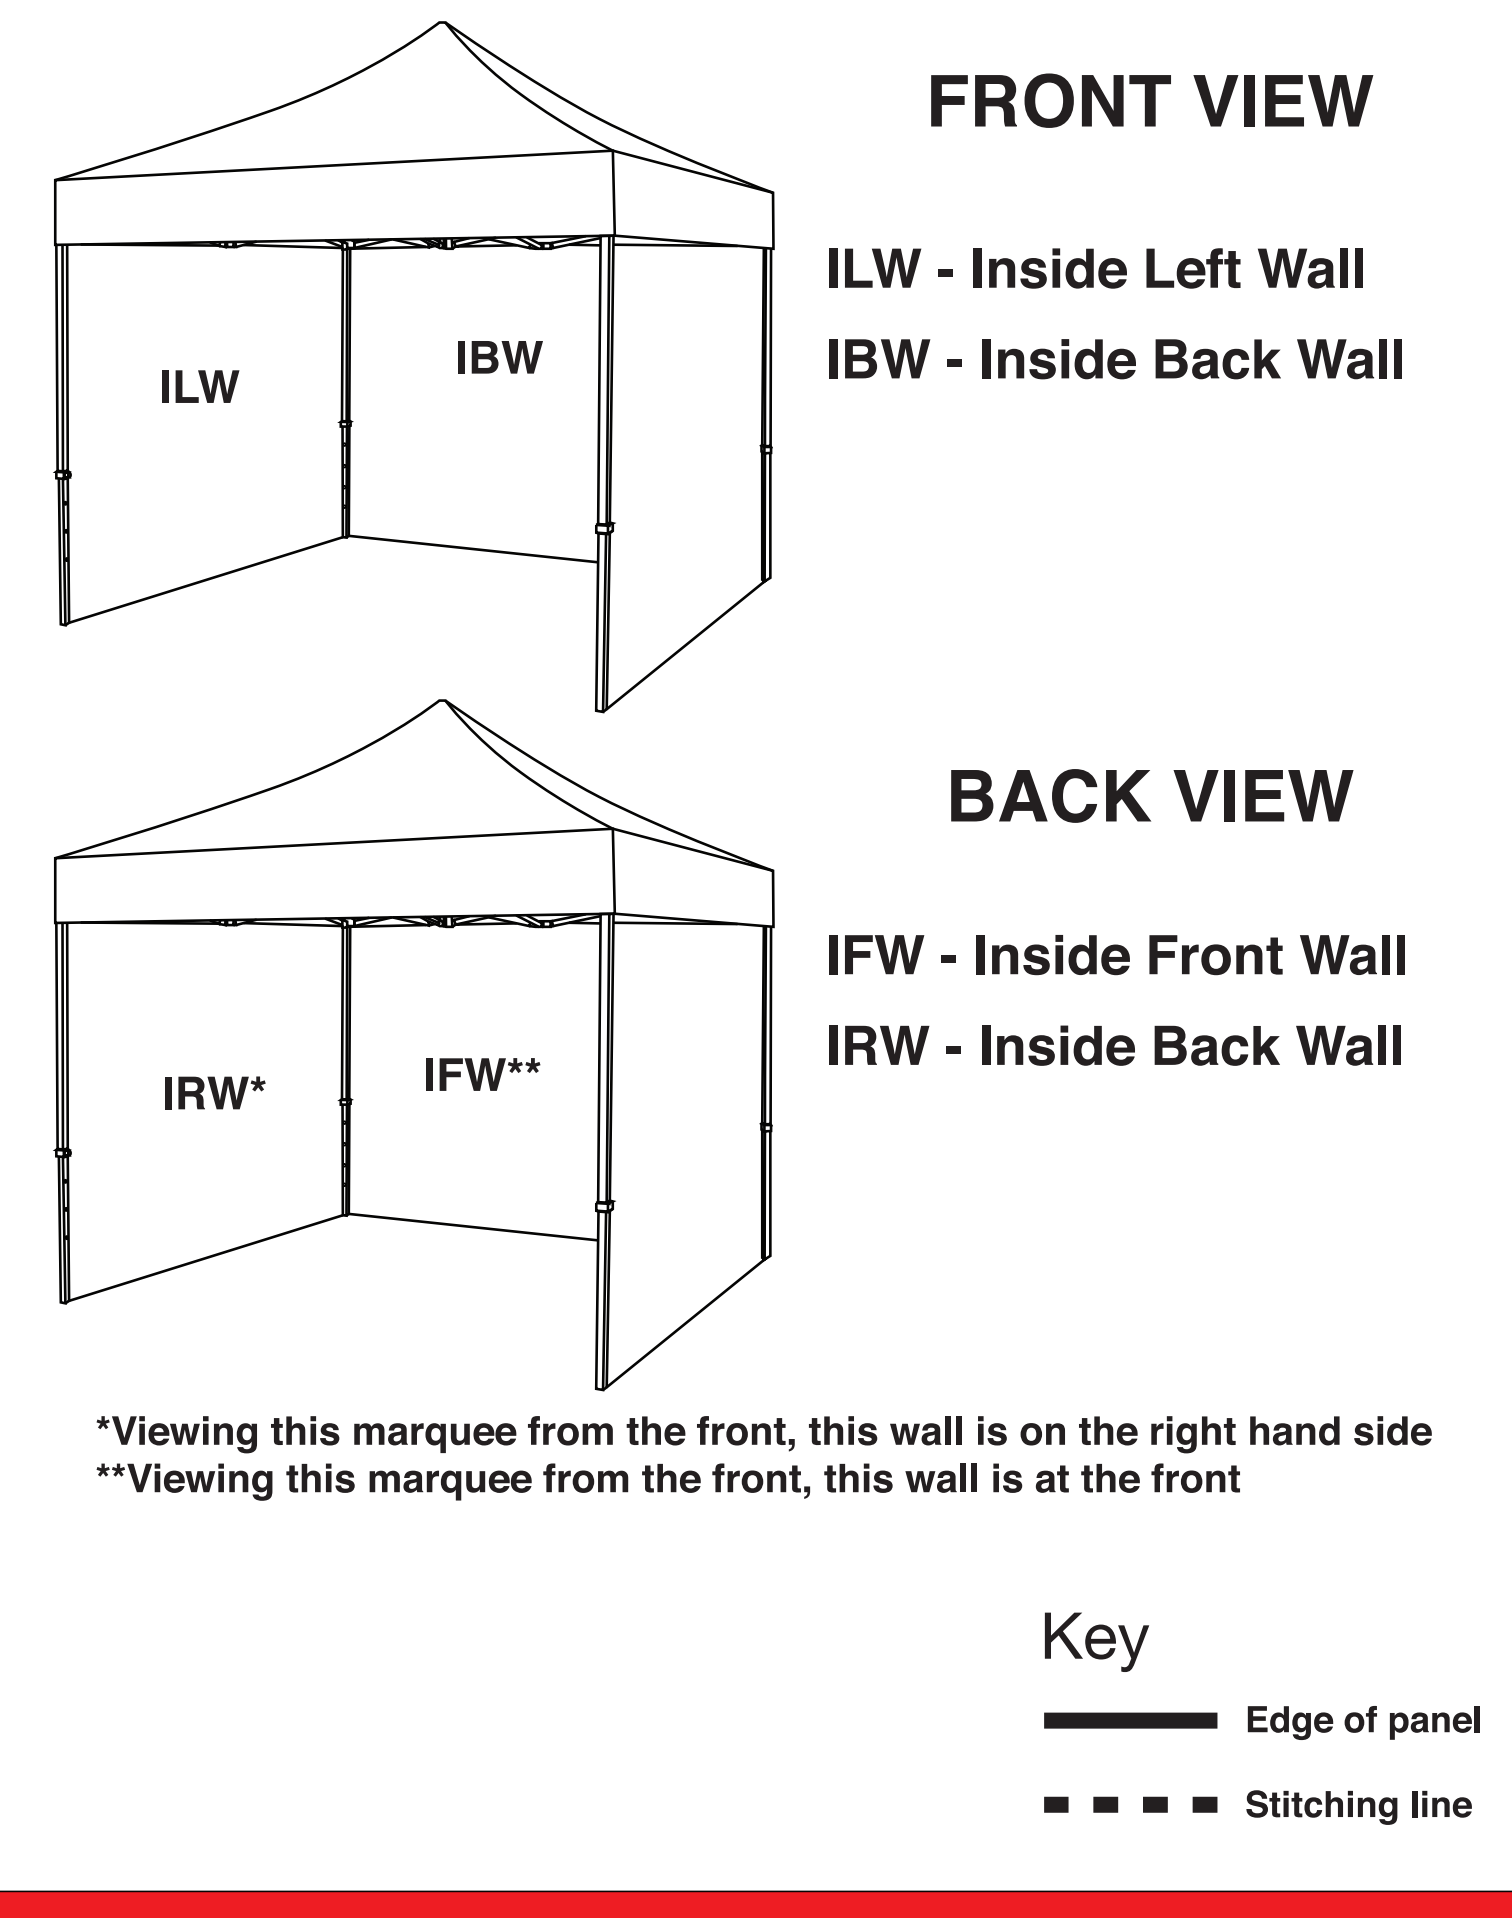

INSIDE FULL WALLS