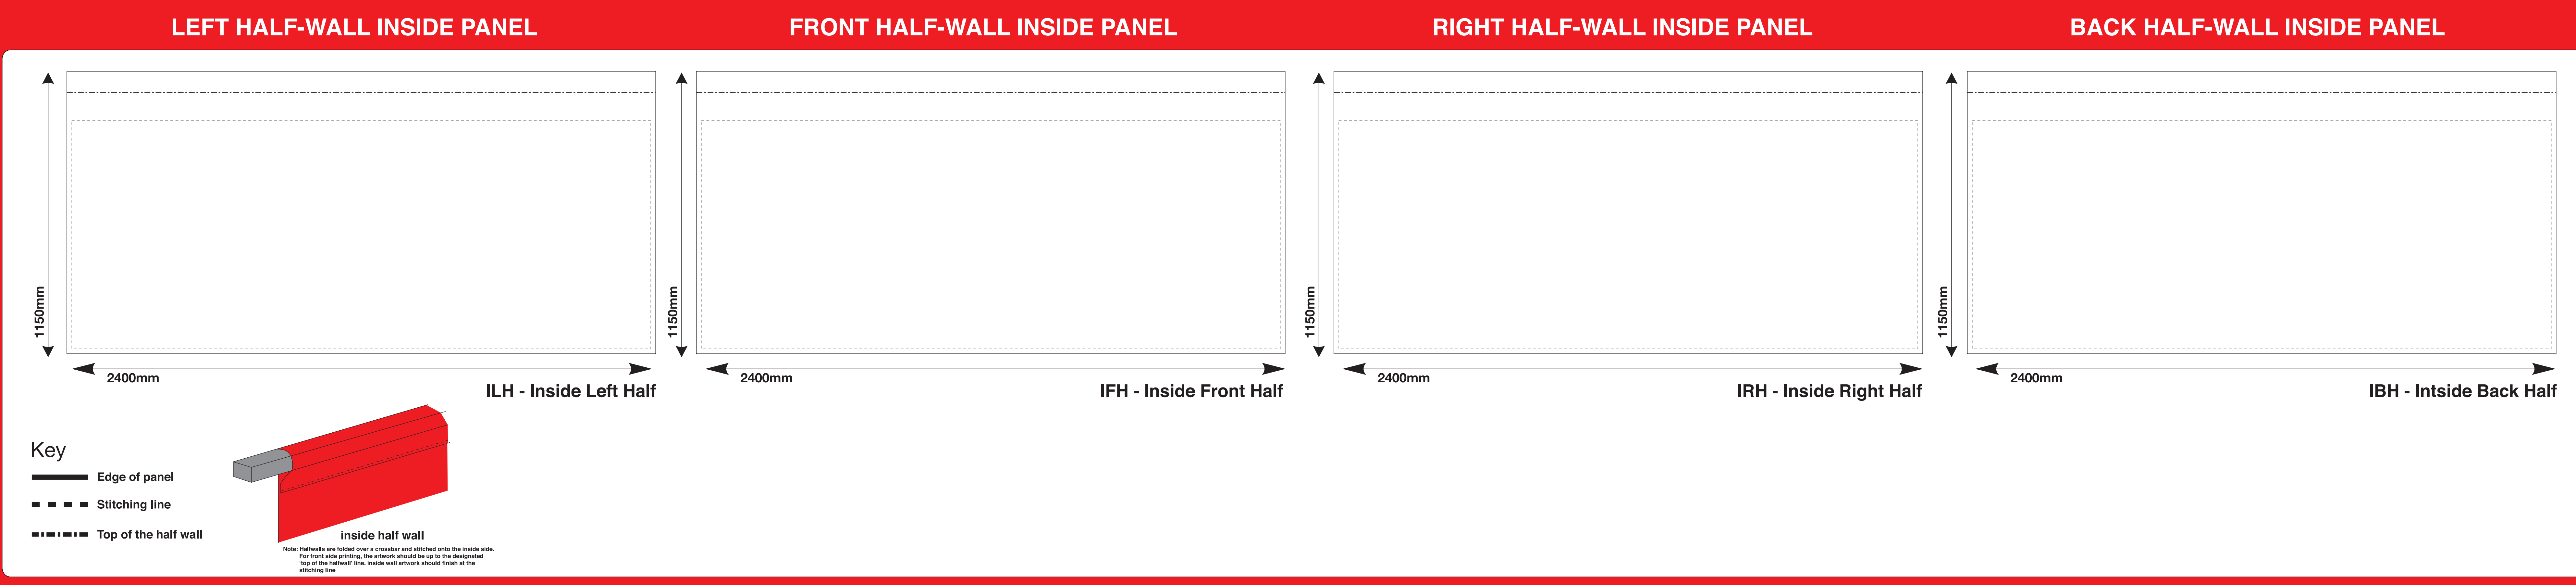

© extreme marquees 2009

2.4M x 2.4M Folding Marquee

Available Panel Colours

White:	C - 0, M - 0, Y - 0, K - 0
Black:	C - 63, M - 52, Y - 51, K - 10
Red:	C - 25, M - 100, Y - 78, K - 6
Pink:	C - 10, M - 90, Y - 10, K - 9
Green:	C - 74, M - 35, Y - 74, K - 67
Dark Blue:	C - 90, M - 80, Y - 0, K - 0
Light Blue:	C - 83, M - 0, Y - 12, K - 23
Yellow:	C - 0, M - 25, Y - 100, K - 0
Maroon:	C - 40, M - 99, Y - 89, K - 60
Orange:	C - 0, M - 64, Y - 96, K - 0

This template is designed at a 10% scale of the final product. Rasterised artwork supplied at 300dpi to suit this template size is the minimum requirement for a high quality final print

ROOF & VALANCE PANELS

INSIDE FULL WALLS

OUTSIDE FULL WALLS

INSIDE HALF WALLS

OUTSIDE HALF WALLS