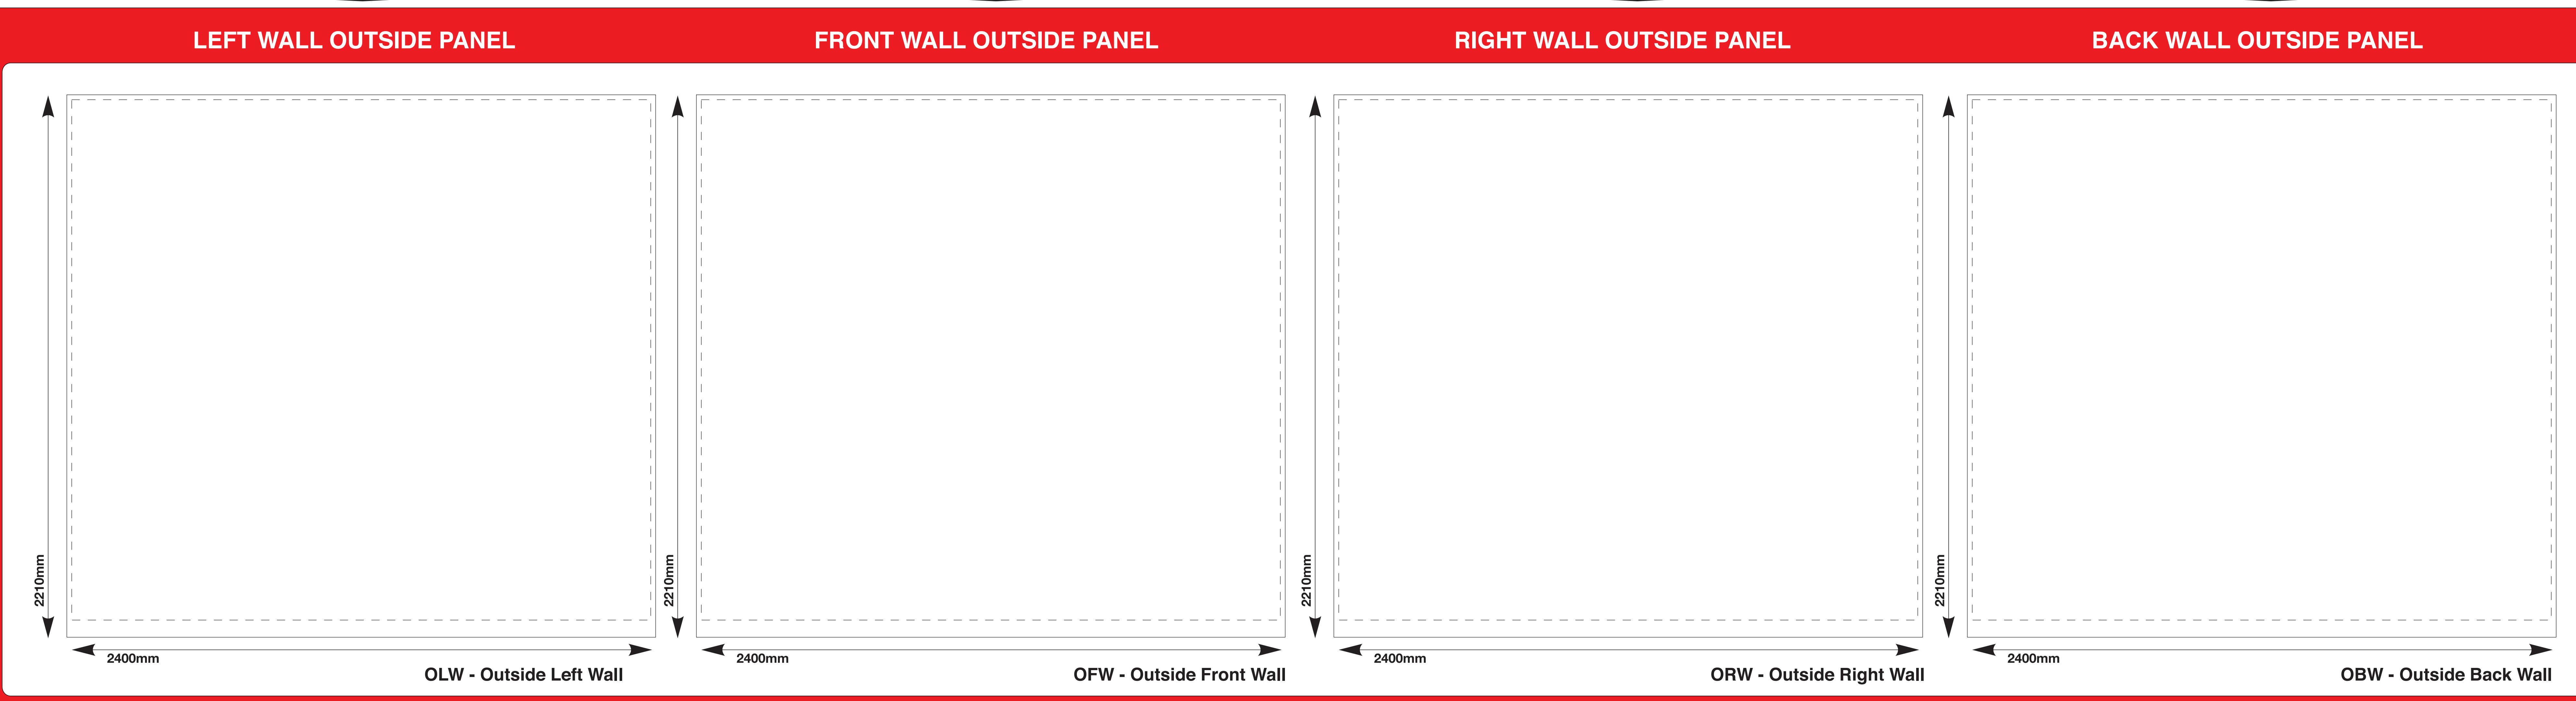

© extreme marquees 2009

2.4M x 2.4M Folding Marquee

Available Panel Colours

White:	C - 0, M - 0, Y - 0, K - 0
Black:	C - 63, M - 52, Y - 51, K - 10
Red:	C - 25, M - 100, Y - 78, K - 6
Pink:	C - 10, M - 90, Y - 10, K - 9
Green:	C - 74, M - 35, Y - 74, K - 67
Dark Blue:	C - 90, M - 80, Y - 0, K - 0
Light Blue:	C - 83, M - 0, Y - 12, K - 23
Yellow:	C - 0, M - 25, Y - 100, K - 0
Maroon:	C - 40, M - 99, Y - 89, K - 60
Orange:	C - 0, M - 64, Y - 96, K - 0

This template is designed at a 10% scale of the final product. Rasterised artwork supplied at 300dpi to suit this template size is the minimum requirement for a high quality final print

ROOF & VALANCE PANELS

INSIDE FULL WALLS

OUTSIDE FULL WALLS

INSIDE HALF WALLS

OUTSIDE HALF WALLS