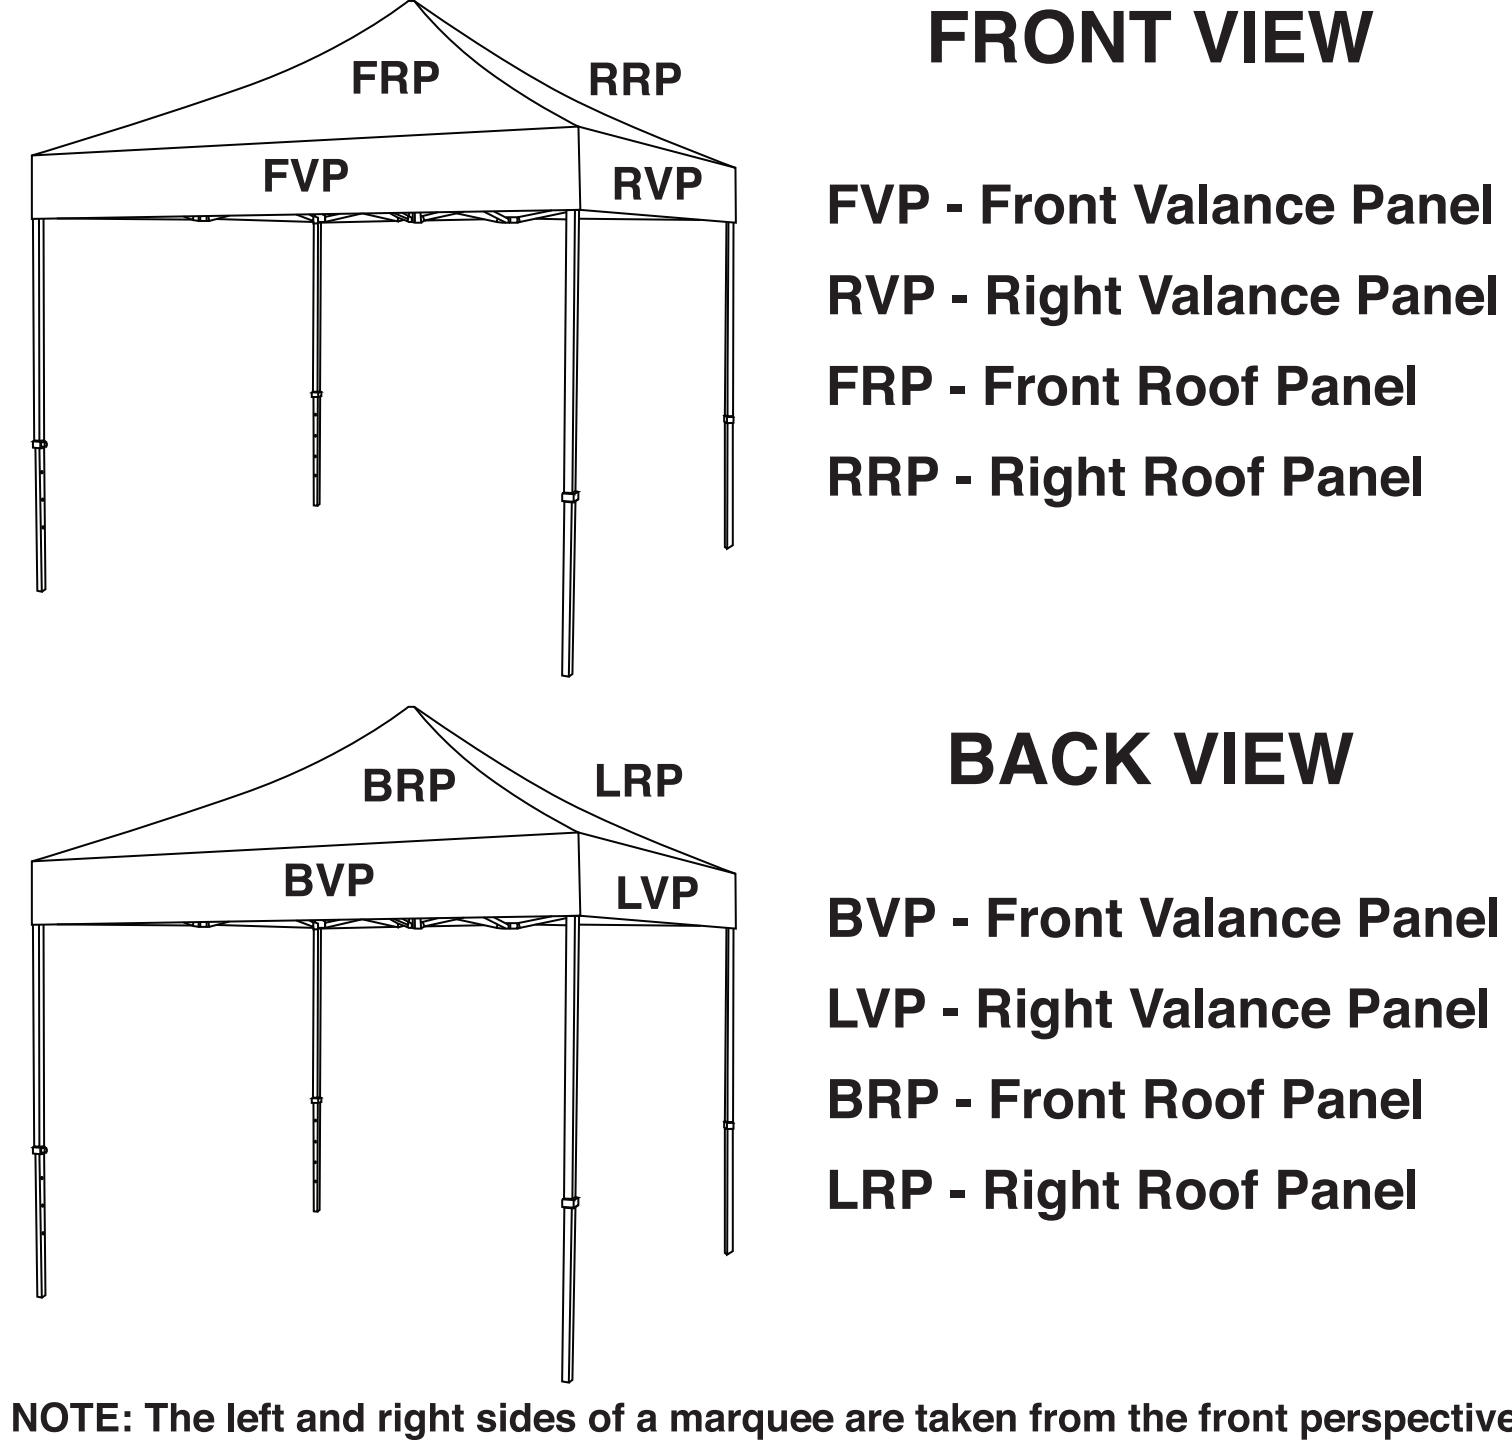

© extreme marquees 2009

2.4M x 2.4M Folding Marquee

Available Panel Colours

White:	C - 0, M - 0, Y - 0, K - 0
Black:	C - 63, M - 52, Y - 51, K - 10
Red:	C - 25, M - 100, Y - 78, K - 6
Pink:	C - 10, M - 90, Y - 10, K - 9
Green:	C - 74, M - 35, Y - 74, K - 67
Dark Blue:	C - 90, M - 80, Y - 0, K - 0
Light Blue:	C - 83, M - 0, Y - 12, K - 23
Yellow:	C - 0, M - 25, Y - 100, K - 0
Maroon:	C - 40, M - 99, Y - 89, K - 60
Orange:	C - 0, M - 64, Y - 96, K - 0

This template is designed at a 10% scale of the final product. Rasterised artwork supplied at 300dpi to suit this template size is the minimum requirement for a high quality final print

ROOF & VALANCE PANELS