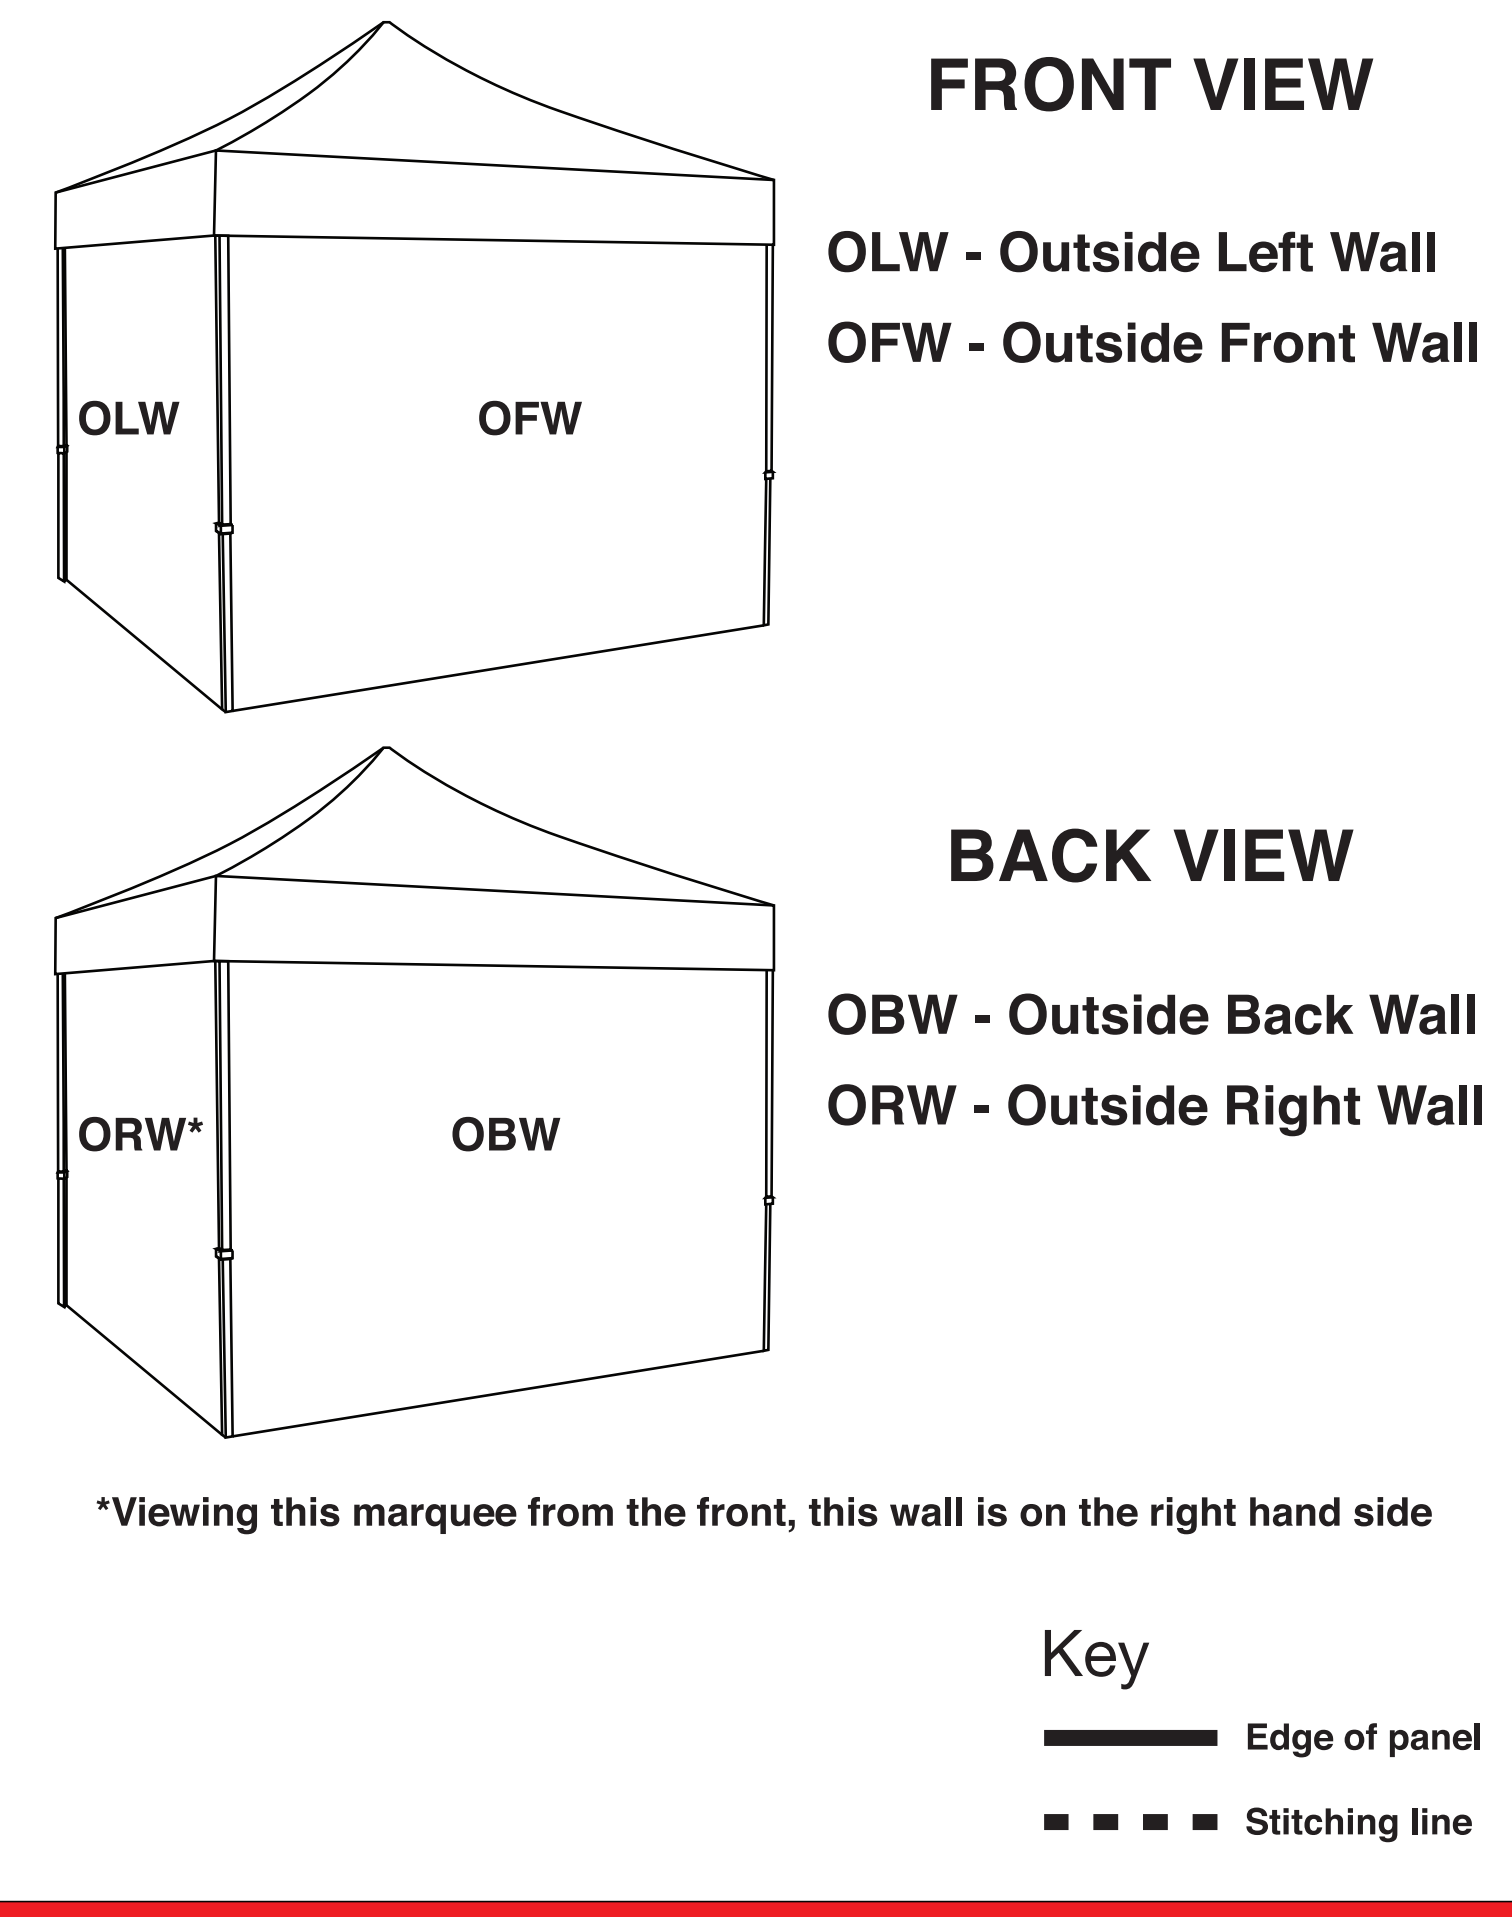

© extreme marquees 2009

2.4M x 2.4M Folding Marquee

Available Panel Colours

White:	C - 0, M - 0, Y - 0, K - 0
Black:	C - 63, M - 52, Y - 51, K - 10
Red:	C - 25, M - 100, Y - 78, K - 6
Pink:	C - 10, M - 90, Y - 10, K - 9
Green:	C - 74, M - 35, Y - 74, K - 67
Dark Blue:	C - 90, M - 80, Y - 0, K - 0
Light Blue:	C - 83, M - 0, Y - 12, K - 23
Yellow:	C - 0, M - 25, Y - 100, K - 0
Maroon:	C - 40, M - 99, Y - 89, K - 60
Orange:	C - 0, M - 64, Y - 96, K - 0

This template is designed at a 10% scale of the final product. Rasterised artwork supplied at 300dpi to suit this template size is the minimum requirement for a high quality final print

ROOF & VALANCE PANELS

INSIDE FULL WALLS

OUTSIDE FULL WALLS

INSIDE HALF WALLS

OUTSIDE HALF WALLS