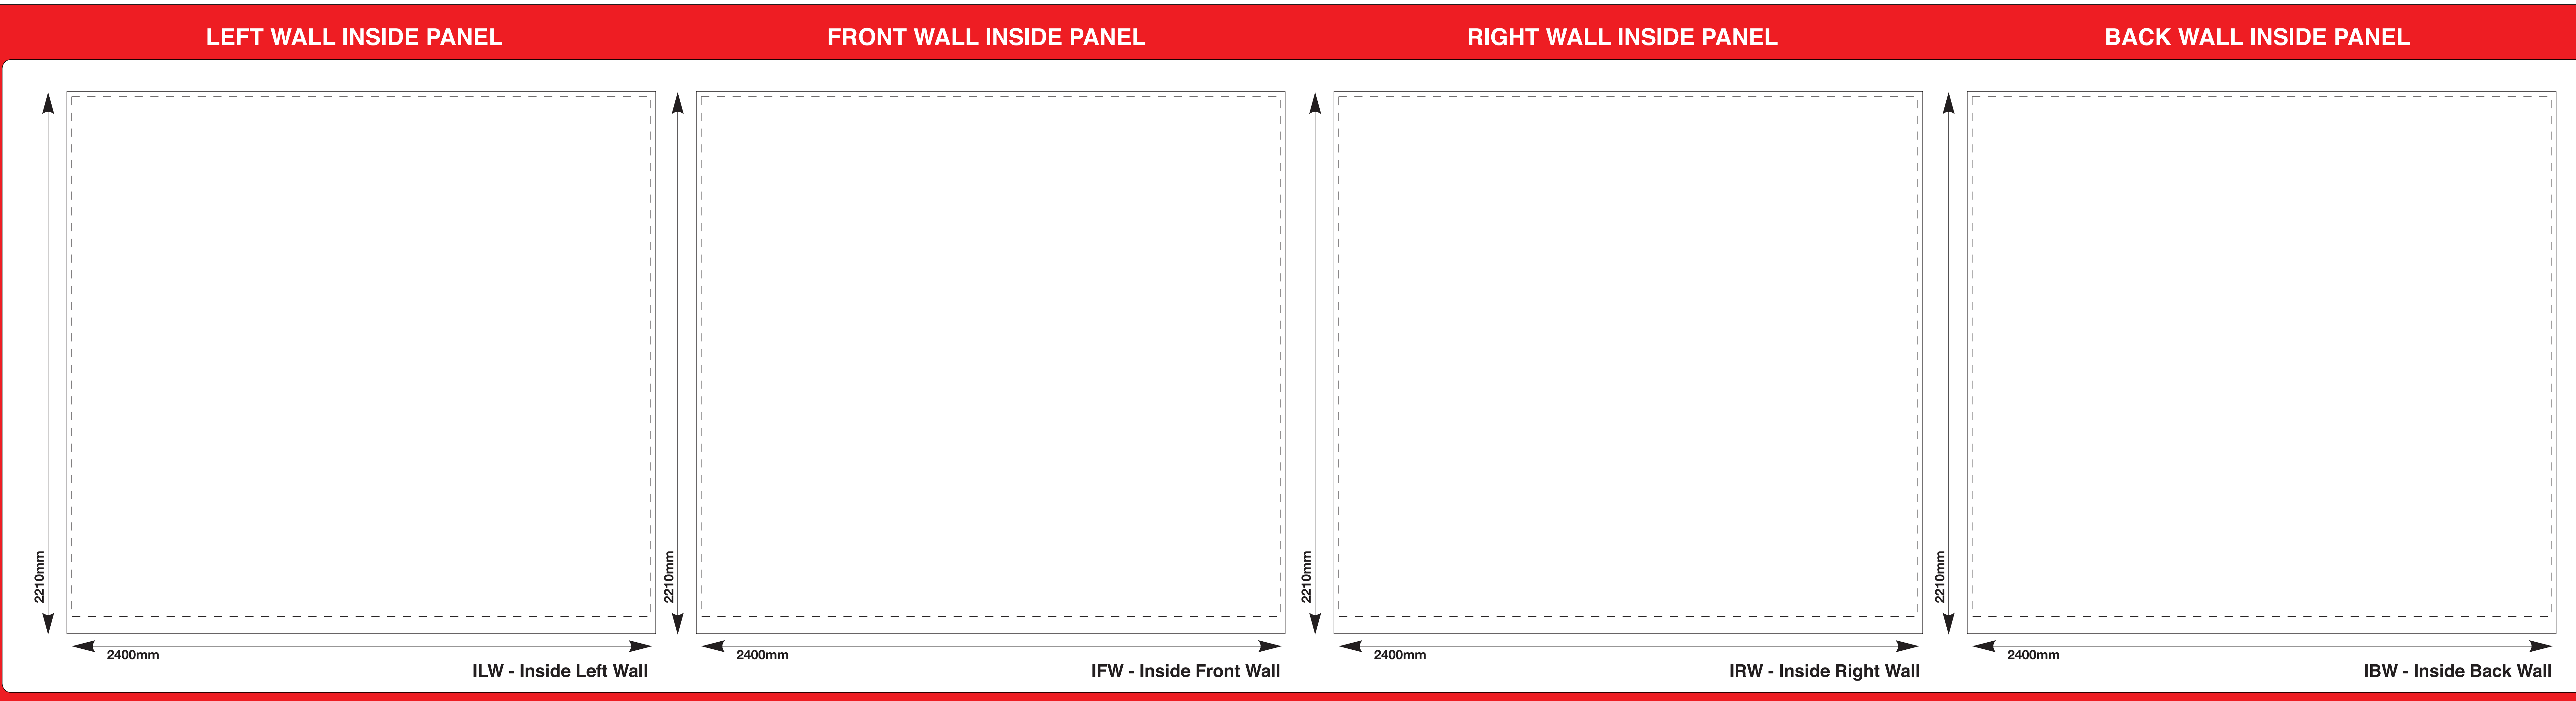

© extreme marquees 2009

2.4M x 2.4M Folding Marquee

Available Panel Colours

White:	C - 0, M - 0, Y - 0, K - 0
Black:	C - 63, M - 52, Y - 51, K - 10
Red:	C - 25, M - 100, Y - 78, K - 6
Pink:	C - 10, M - 90, Y - 10, K - 9
Green:	C - 74, M - 35, Y - 74, K - 67
Dark Blue:	C - 90, M - 80, Y - 0, K - 0
Light Blue:	C - 83, M - 0, Y - 12, K - 23
Yellow:	C - 0, M - 25, Y - 100, K - 0
Maroon:	C - 40, M - 99, Y - 89, K - 60
Orange:	C - 0, M - 64, Y - 96, K - 0

This template is designed at a 10% scale of the final product. Rasterised artwork supplied at 300dpi to suit this template size is the minimum requirement for a high quality final print

ROOF & VALANCE PANELS

INSIDE FULL WALLS

OUTSIDE FULL WALLS

INSIDE HALF WALLS

OUTSIDE HALF WALLS