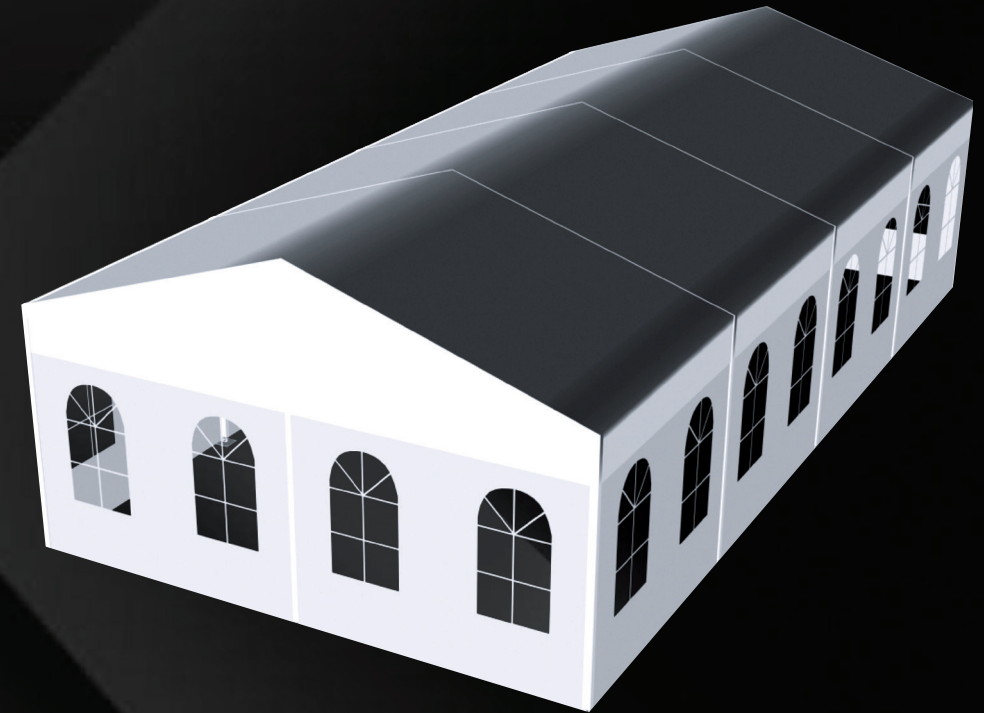

**extreme
marquees
global
.com**

BIG TENT RANGE - 6X12M

Technical Specifications

Frame Weight	465kg	Bay Distance	3000mm	Roof Pitch	18°	Frame Material	aluminium	Packing Frame Dimensions	420*70*77*1 75*75*40*1 65*60*25*6 75*65*30*2
Roof Weight	119kg	Clear Span	6000mm	Longest Component	3050mm	Roof Material	0.65mmPVC		
Walls Weight	111kg	Eave Height	2600mm	Main Profile	77*58*2.5				
Total Weight	695kg	Ridge Height	3580mm						