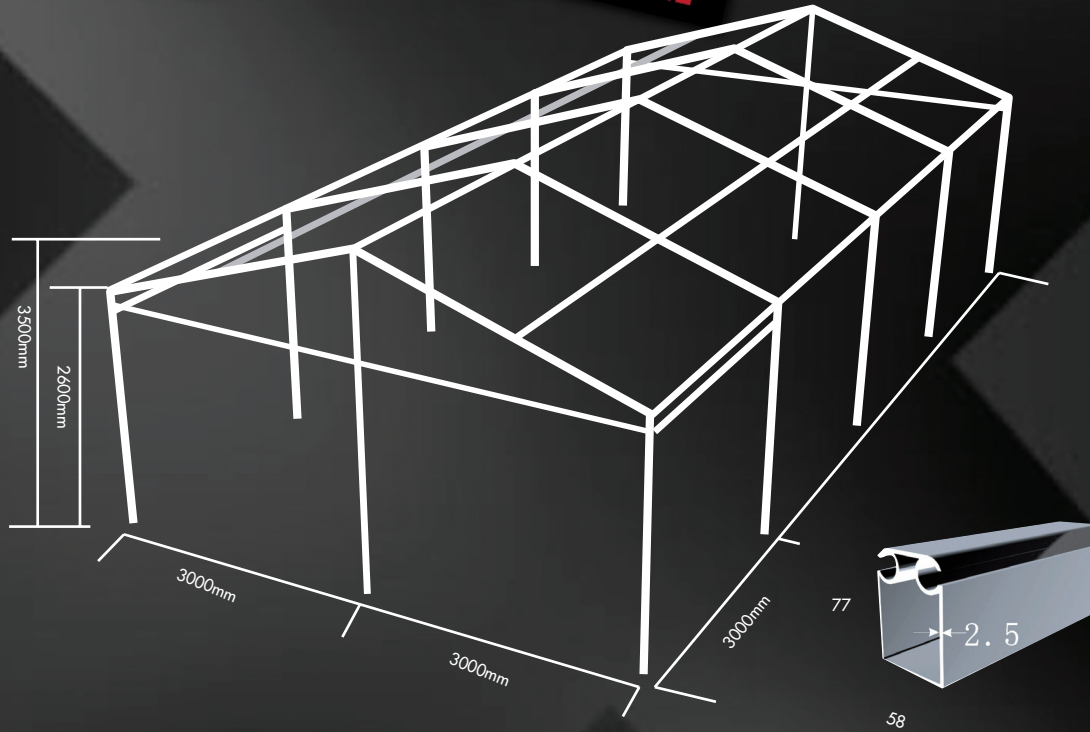

**extreme
marquees
global
.com**

BIG TENT RANGE - 6X12M

Technical Specifications

Frame Weight	465kg	Bay Distance	3000mm	Roof Pitch	18°	Frame Material	aluminium	Packing Frame Dimensions	420*70*77*1 75*75*40*1 65*60*25*6 75*65*30*2
Roof Weight	119kg	Clear Span	6000mm	Longest Component	3050mm	Roof Material	0.65mmPVC		
Walls Weight	111kg	Eave Height	2600mm	Main Profile	77*58*2.5				
Total Weight	695kg	Ridge Height	3580mm						