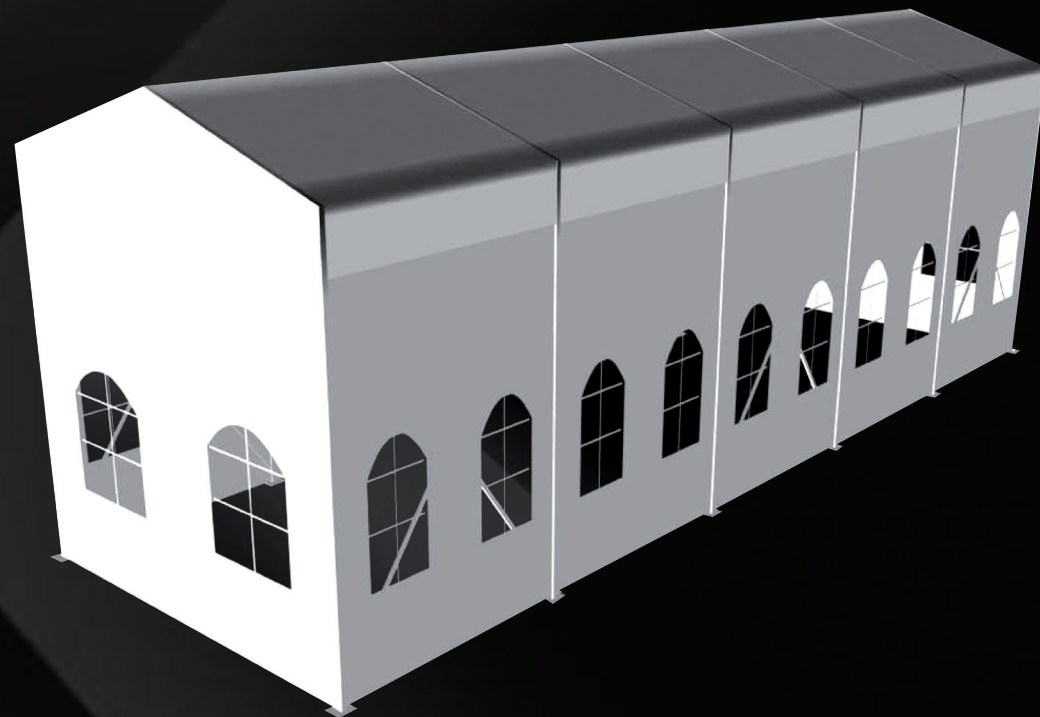

## BIG TENT RANGE - 5X15X5M

### Technical Specifications

<b>Frame Weight</b>	95kg	<b>Bay Distance</b>	5000mm	<b>Roof Pitch</b>	40°	<b>Frame Material</b>	aluminium	<b>Packing Frame Dimensions</b>	236*20 *15*1 487*15*15*1 53*53*30*1 58*48*18*1 65*45*25*1
<b>Roof Weight</b>	27kg	<b>Clear Span</b>	5000mm	<b>Longest Component</b>	4850mm	<b>Roof Material</b>	0.46mmPVC		
<b>Walls Weight</b>	36kg	<b>Eave Height</b>	2400mm	<b>Main Profile</b>	77x58x2.5mm				
<b>Total Weight</b>	158kg	<b>Ridge Height</b>	4530mm						