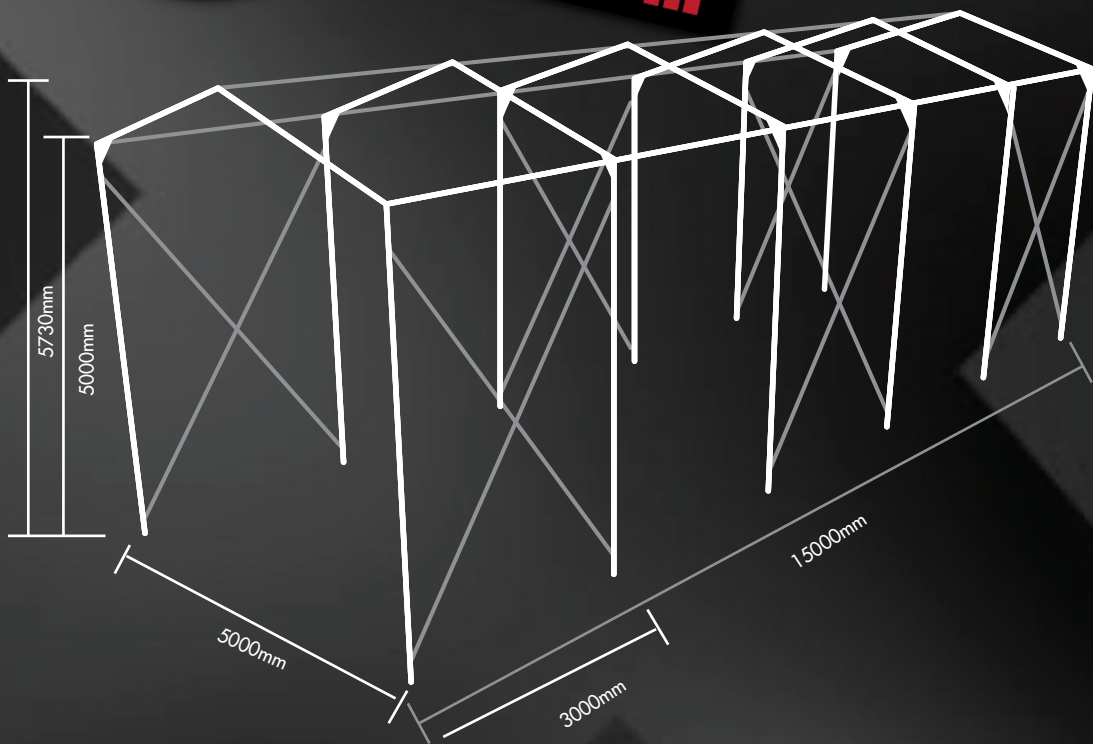

## BIG TENT RANGE - 5X15X5M

### Technical Specifications

<b>Frame Weight</b>	95kg	<b>Bay Distance</b>	5000mm	<b>Roof Pitch</b>	40°	<b>Frame Material</b>	aluminium	<b>Packing Frame Dimensions</b>	236*20 *15*1 487*15*15*1 53*53*30*1 58*48*18*1 65*45*25*1
<b>Roof Weight</b>	27kg	<b>Clear Span</b>	5000mm	<b>Longest Component</b>	4850mm	<b>Roof Material</b>	0.46mmPVC		
<b>Walls Weight</b>	36kg	<b>Eave Height</b>	2400mm	<b>Main Profile</b>	77x58x2.5mm				
<b>Total Weight</b>	158kg	<b>Ridge Height</b>	4530mm						