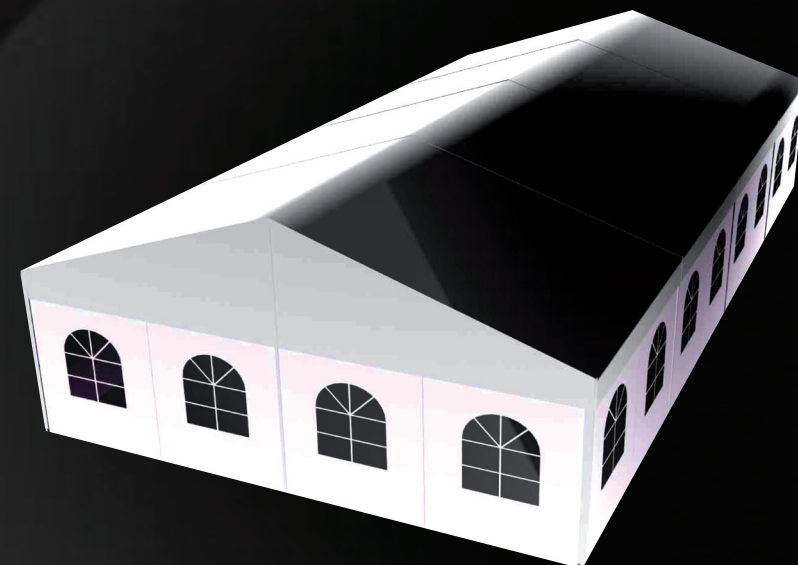

**extreme
marquees
global
.com**

BIG TENT RANGE - 10X20X4.6M

Technical Specifications

Frame Weight	900kg	Bay Distance	5000mm	Roof Pitch	18°	Frame Material	aluminium	Packing Frame Dimensions	530*70*110*1 75*75*75*1 75*68*21*61 75*75*25*4 65*60*25*6
Roof Weight	256kg	Clear Span	10000mm	Longest Component	5500mm	Roof Material	0.65mmPVC		
Walls Weight	234kg	Eave Height	3000mm	Main Profile	126*68*2.8				
Total Weight	1390kg	Ridge Height	4620mm						