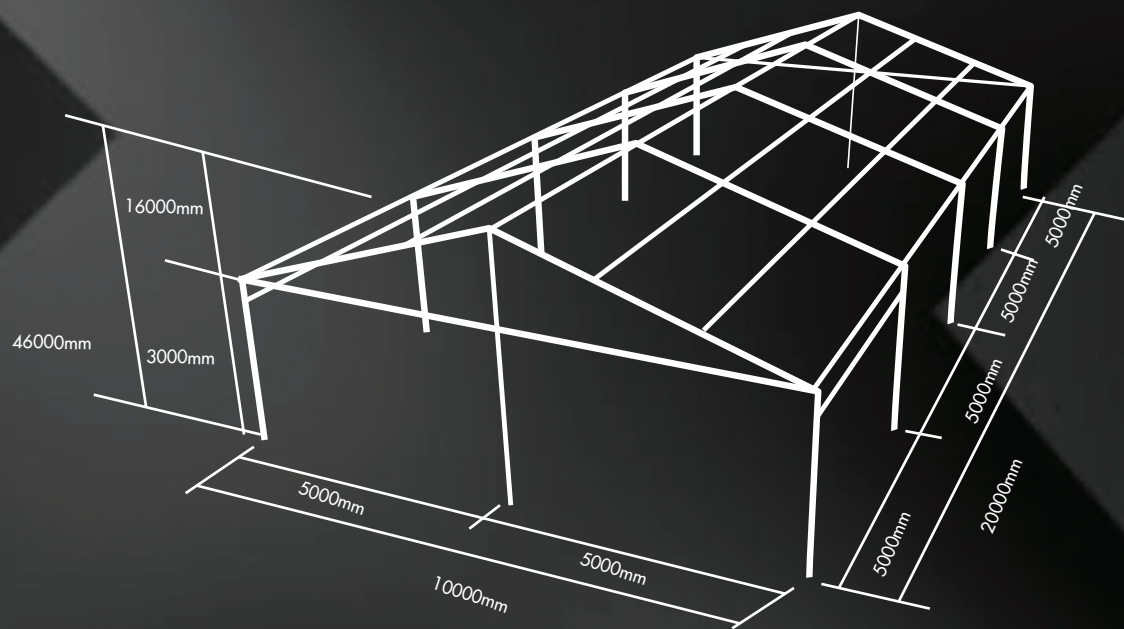

**extreme
marquees
global
.com**

BIG TENT RANGE - 10X20X4.6M

Technical Specifications

Frame Weight	900kg	Bay Distance	5000mm	Roof Pitch	18°	Frame Material	aluminium	Packing Frame Dimensions	530*70*110*1 75*75*75*1 75*68*21*61 75*75*25*4 65*60*25*6
Roof Weight	256kg	Clear Span	10000mm	Longest Component	5500mm	Roof Material	0.65mmPVC		
Walls Weight	234kg	Eave Height	3000mm	Main Profile	126*68*2.8				
Total Weight	1390kg	Ridge Height	4620mm						